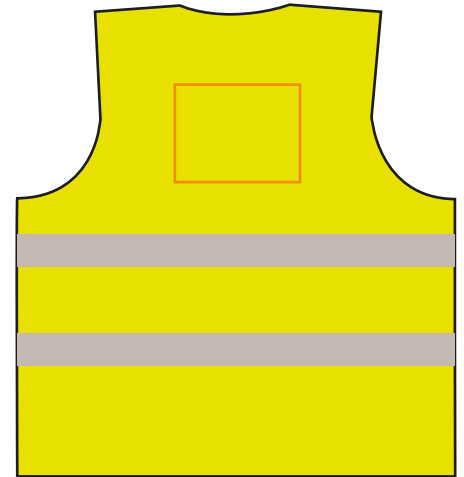

6541

Print position

1. FRONT
2. BACK
3. FRONT
4. BACK

Printing size (mm)

- 100 mm x 100 mm
- 300 mm x 250 mm
- 100 mm x 100 mm
- 200 mm x 150 mm

Printing code

- TSB
- TSB
- TR100
- TR300

Handlingcode

- HKD
- HKD
- HKD
- HKD

1 + 3. FRONT

2. BACK

4. BACK