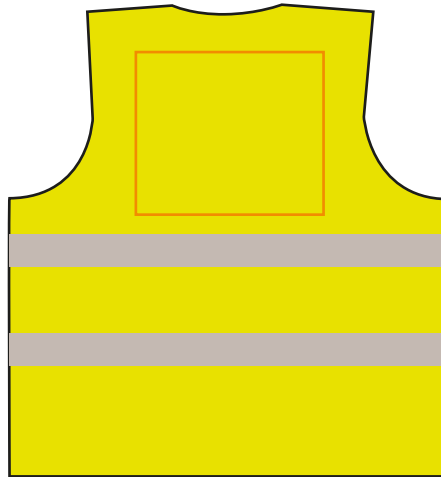

6541

Print position

1. FRONT
2. BACK
3. FRONT
4. BACK

Printing size (mm)

- 100 mm x 100 mm
- 300 mm x 250 mm
- 100 mm x 100 mm
- 200 mm x 150 mm

Printing code

- TSB
- TSB
- TR100
- TR300

Handlingcode

- HKD
- HKD
- HKD
- HKD

1 + 3. FRONT

2. BACK

4. BACK