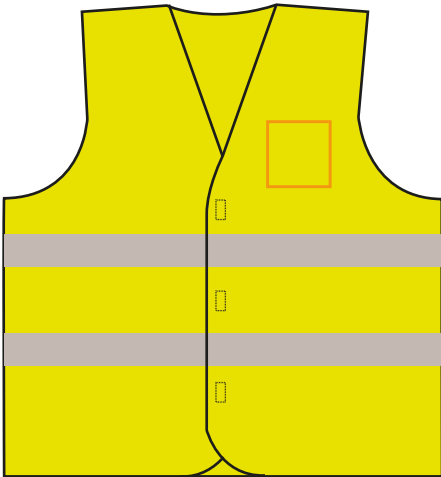

6541

Print position

1. FRONT
2. BACK
3. FRONT
4. BACK

Printing size (mm)

- 100 mm x 100 mm
- 300 mm x 250 mm
- 100 mm x 100 mm
- 200 mm x 150 mm

Printing code

- TSB
- TSB
- TR100
- TR300

Handlingcode

- HKD
- HKD
- HKD
- HKD

1 + 3. FRONT

2. BACK

4. BACK